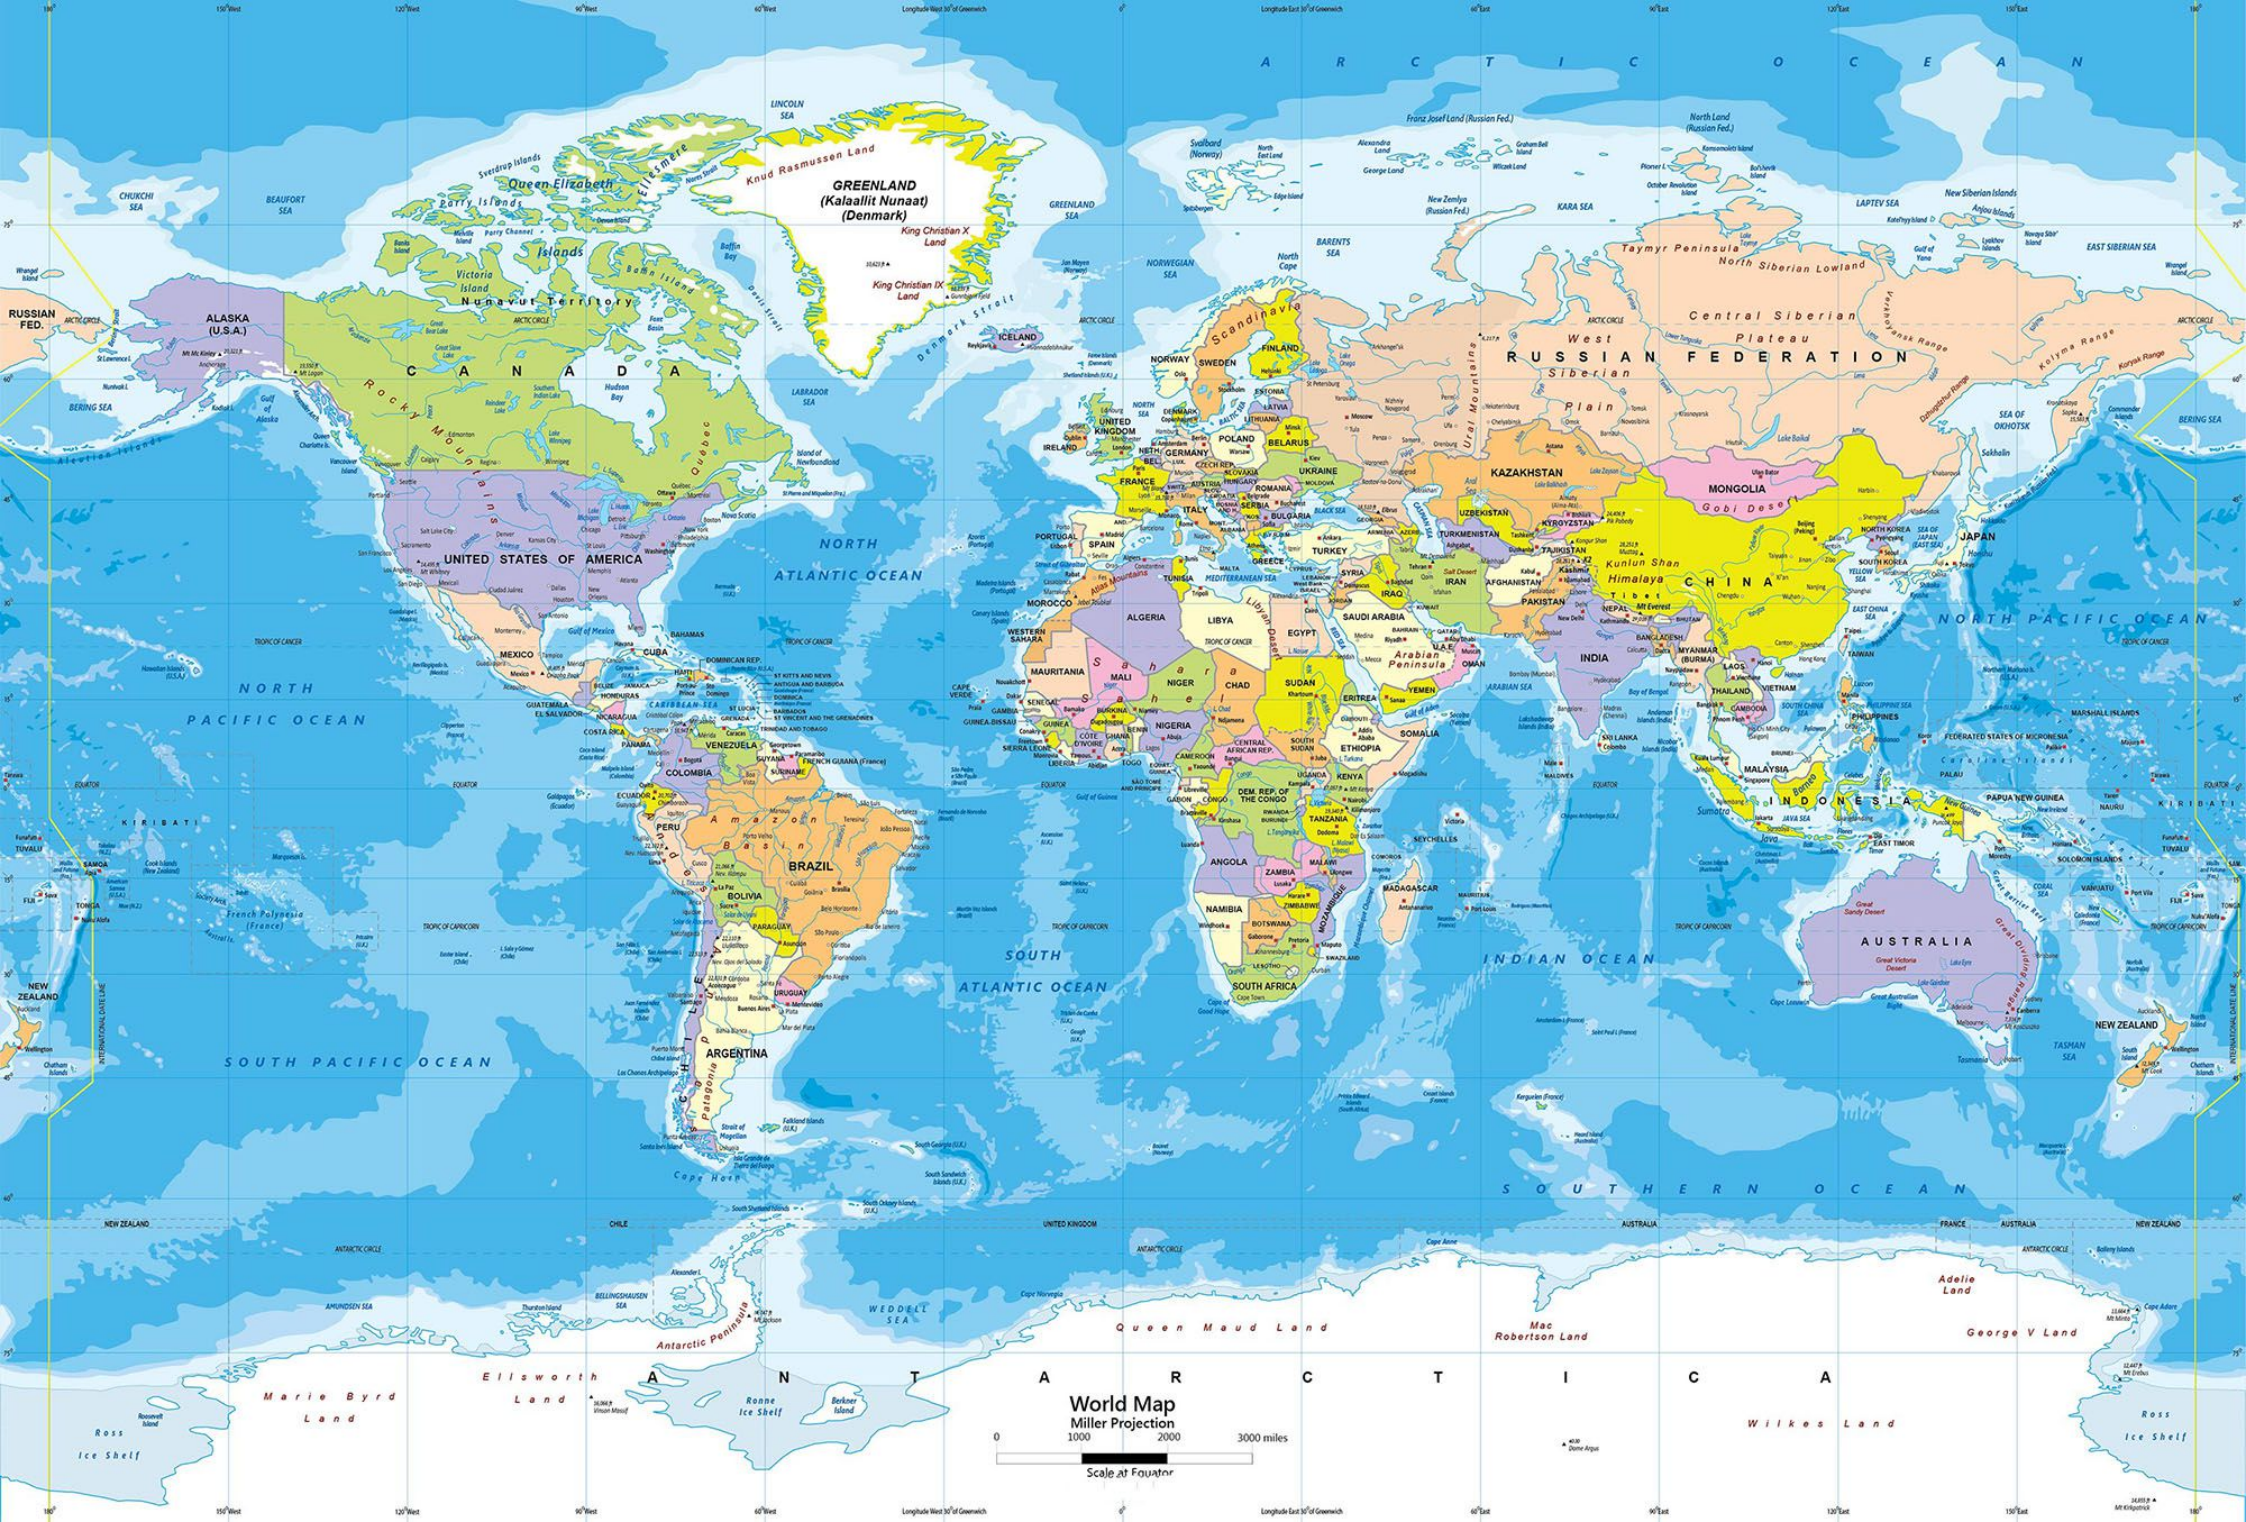

World Map

Miller Projection

0 1000 2000 3000 miles

Scale at Equator

World Map

Miller Projection

0 1000 2000 3000 miles

Scale at Equator