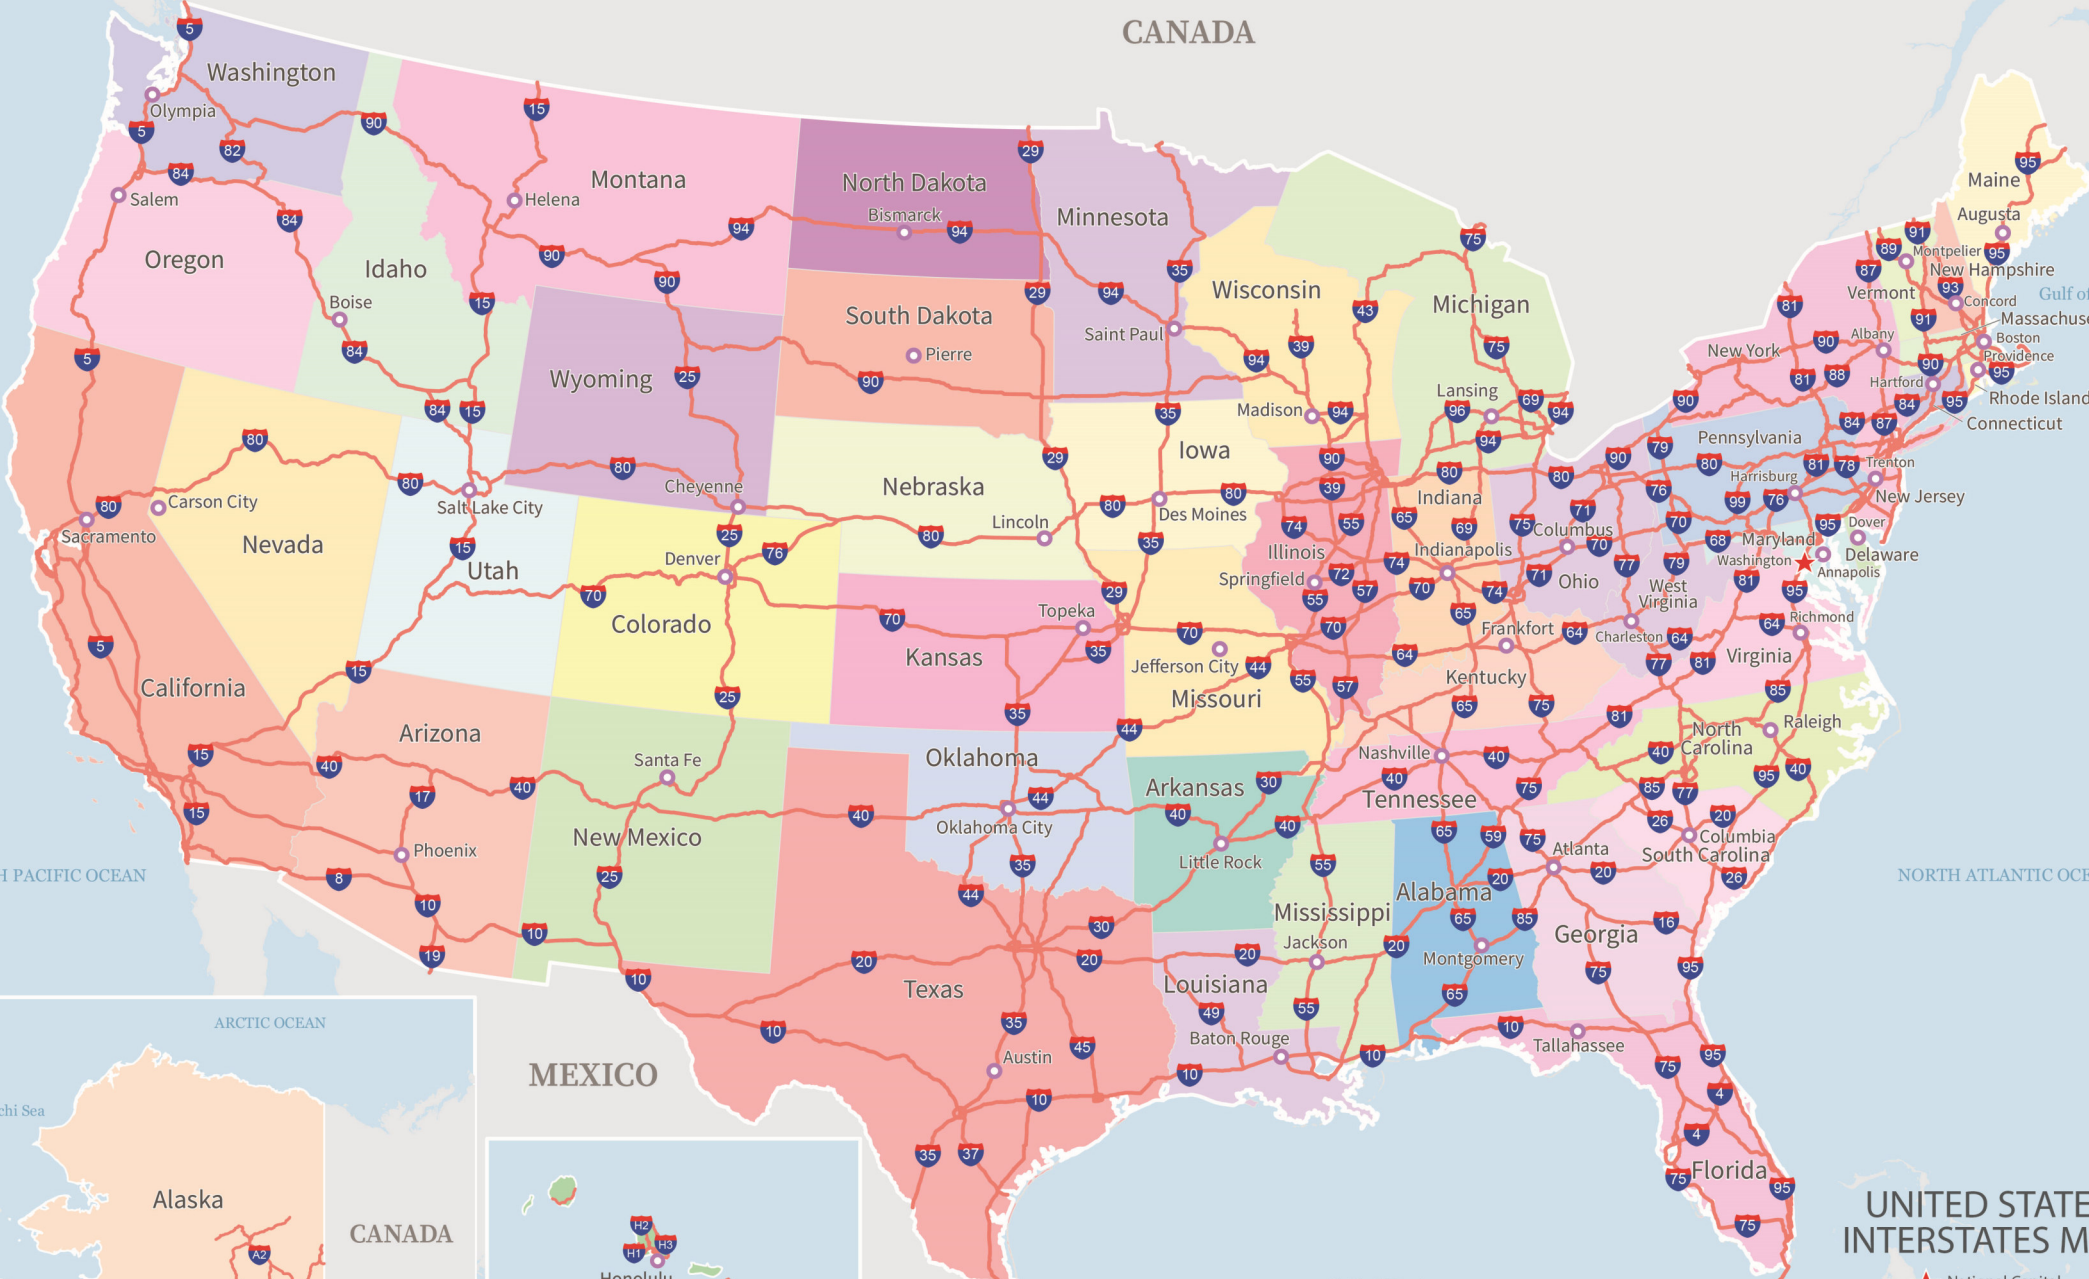

CANADA

UNITED STATES INTERSTATES MAP

- ★ National Capital
- State Capital
- 75 Interstate Route