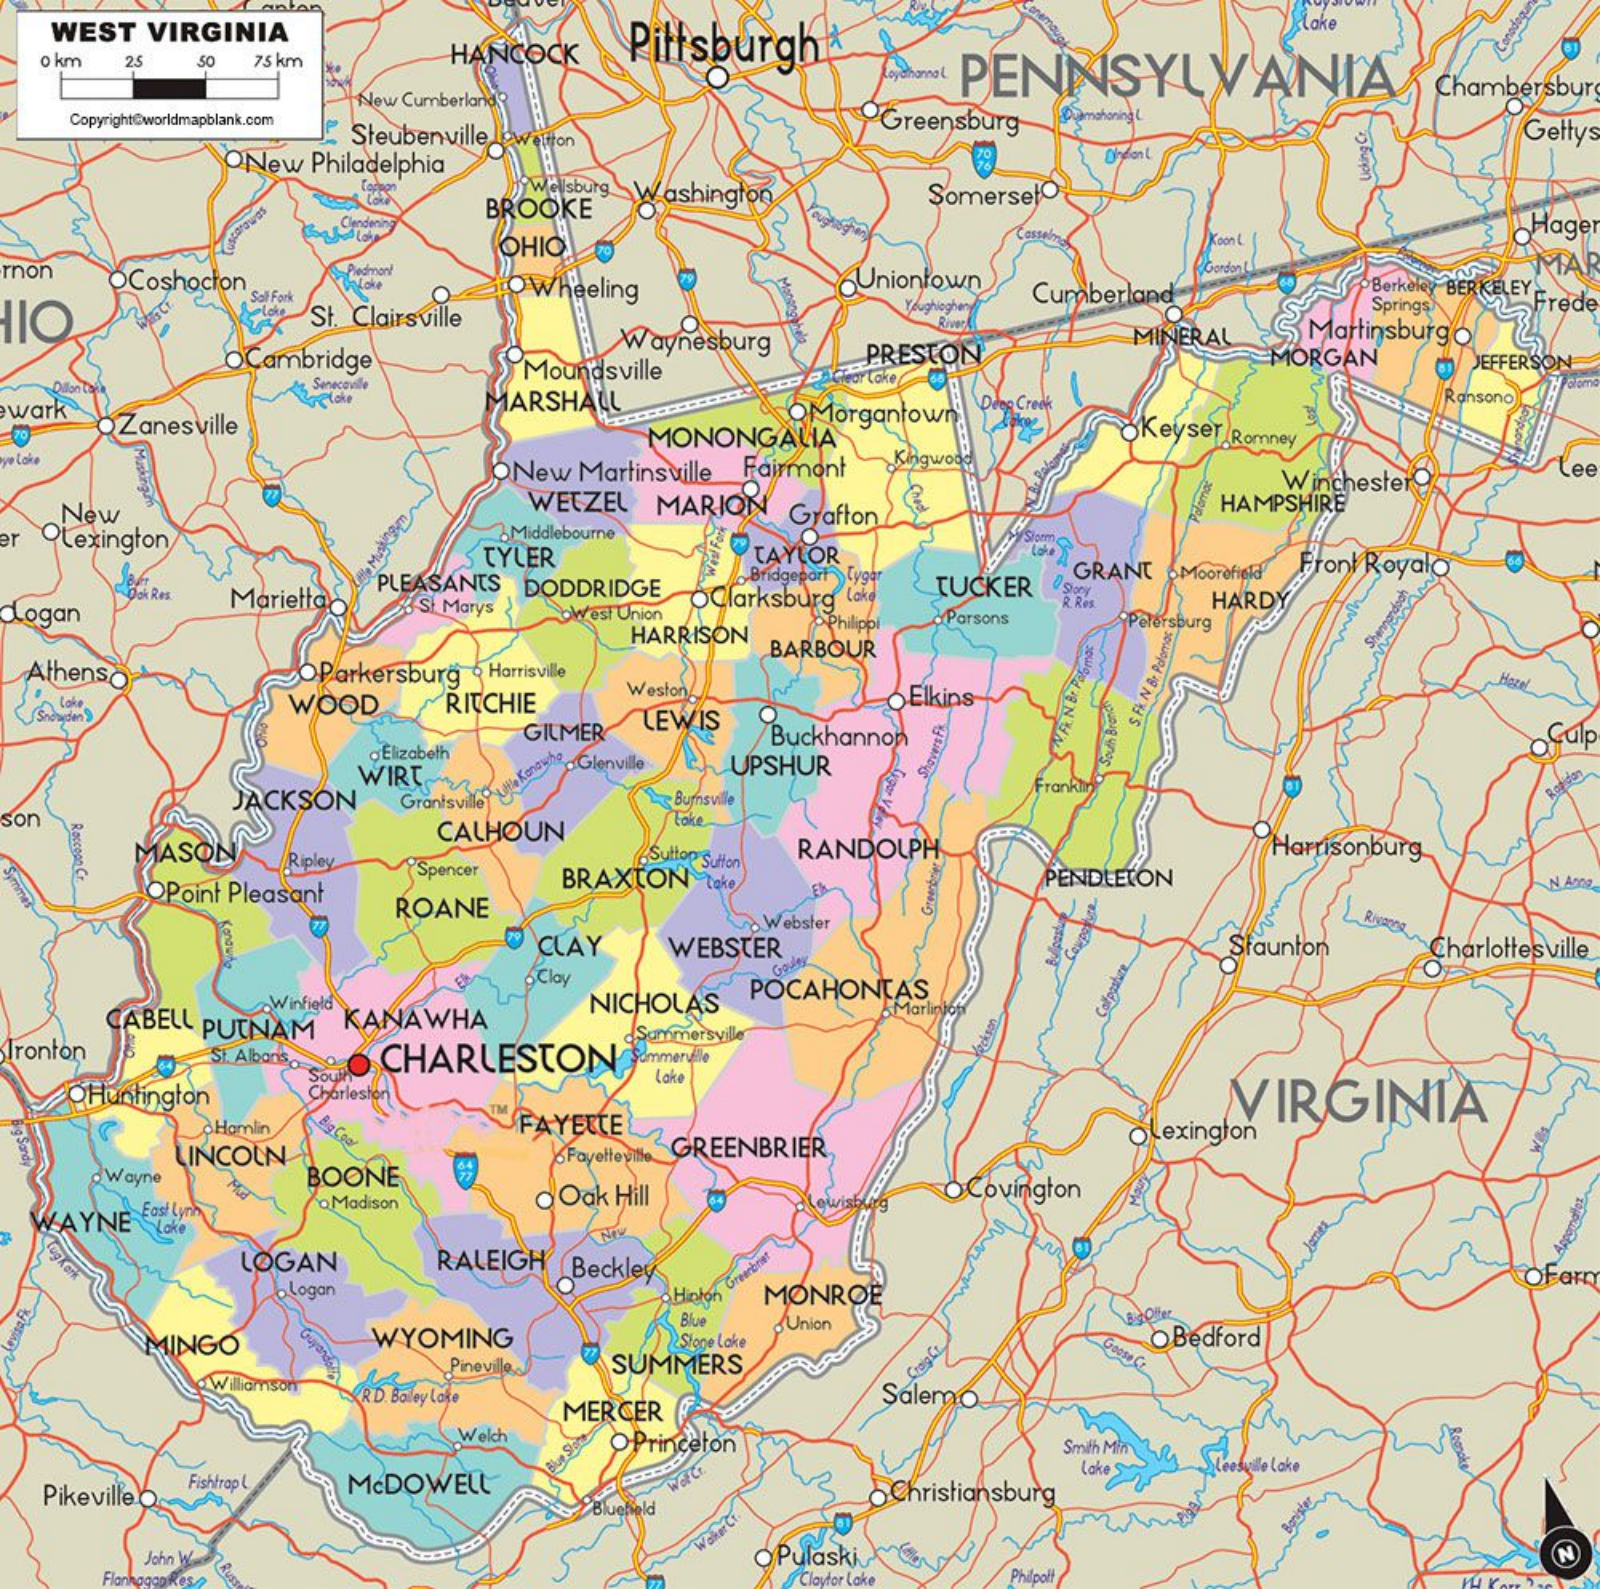

WEST VIRGINIA

0 km 25 50 75 km

Copyright©worldmapblank.com

Pittsburgh

PENNSYLVANIA

OHIO

VIRGINIA

CHARLESTON

HANCOCK

BROOKE

GREENSBURG

NEW PHILADELPHIA

ST. CLAIRSVILLE

WASHINGTON

SOMERSET

CAMBRIDGE

MOUNDVILLE

MORGANTOWN

KEYSER

MARIETTA

NEW MARTINSVILLE

FARMINGTON

ROMNEY

ATHENS

WELCH

MERCER

CHRISTIANSBURG

McDOWELL

PRINCETON

PULASKI

CLAYTON LAKE