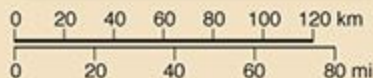

COLORADO

POPULATED PLACES

- 500,000 - 999,999 ● Denver
- 100,000 - 499,999 ● Lakewood
- 25,000 - 99,999 ● Boulder
- 24,999 and less ● Meeker
- State capital ★ Denver

TRANSPORTATION

- Interstate; limited access highway 
- Other principal highway 
- Railroad 

PHYSICAL FEATURES

- Streams: perennial; intermittent 
- Lakes 
- Highest elevation in state (feet) +14433
- Other elevations (feet) +14110
- The lowest elevation in Colorado is 3350 feet above sea level (Arkansas River).